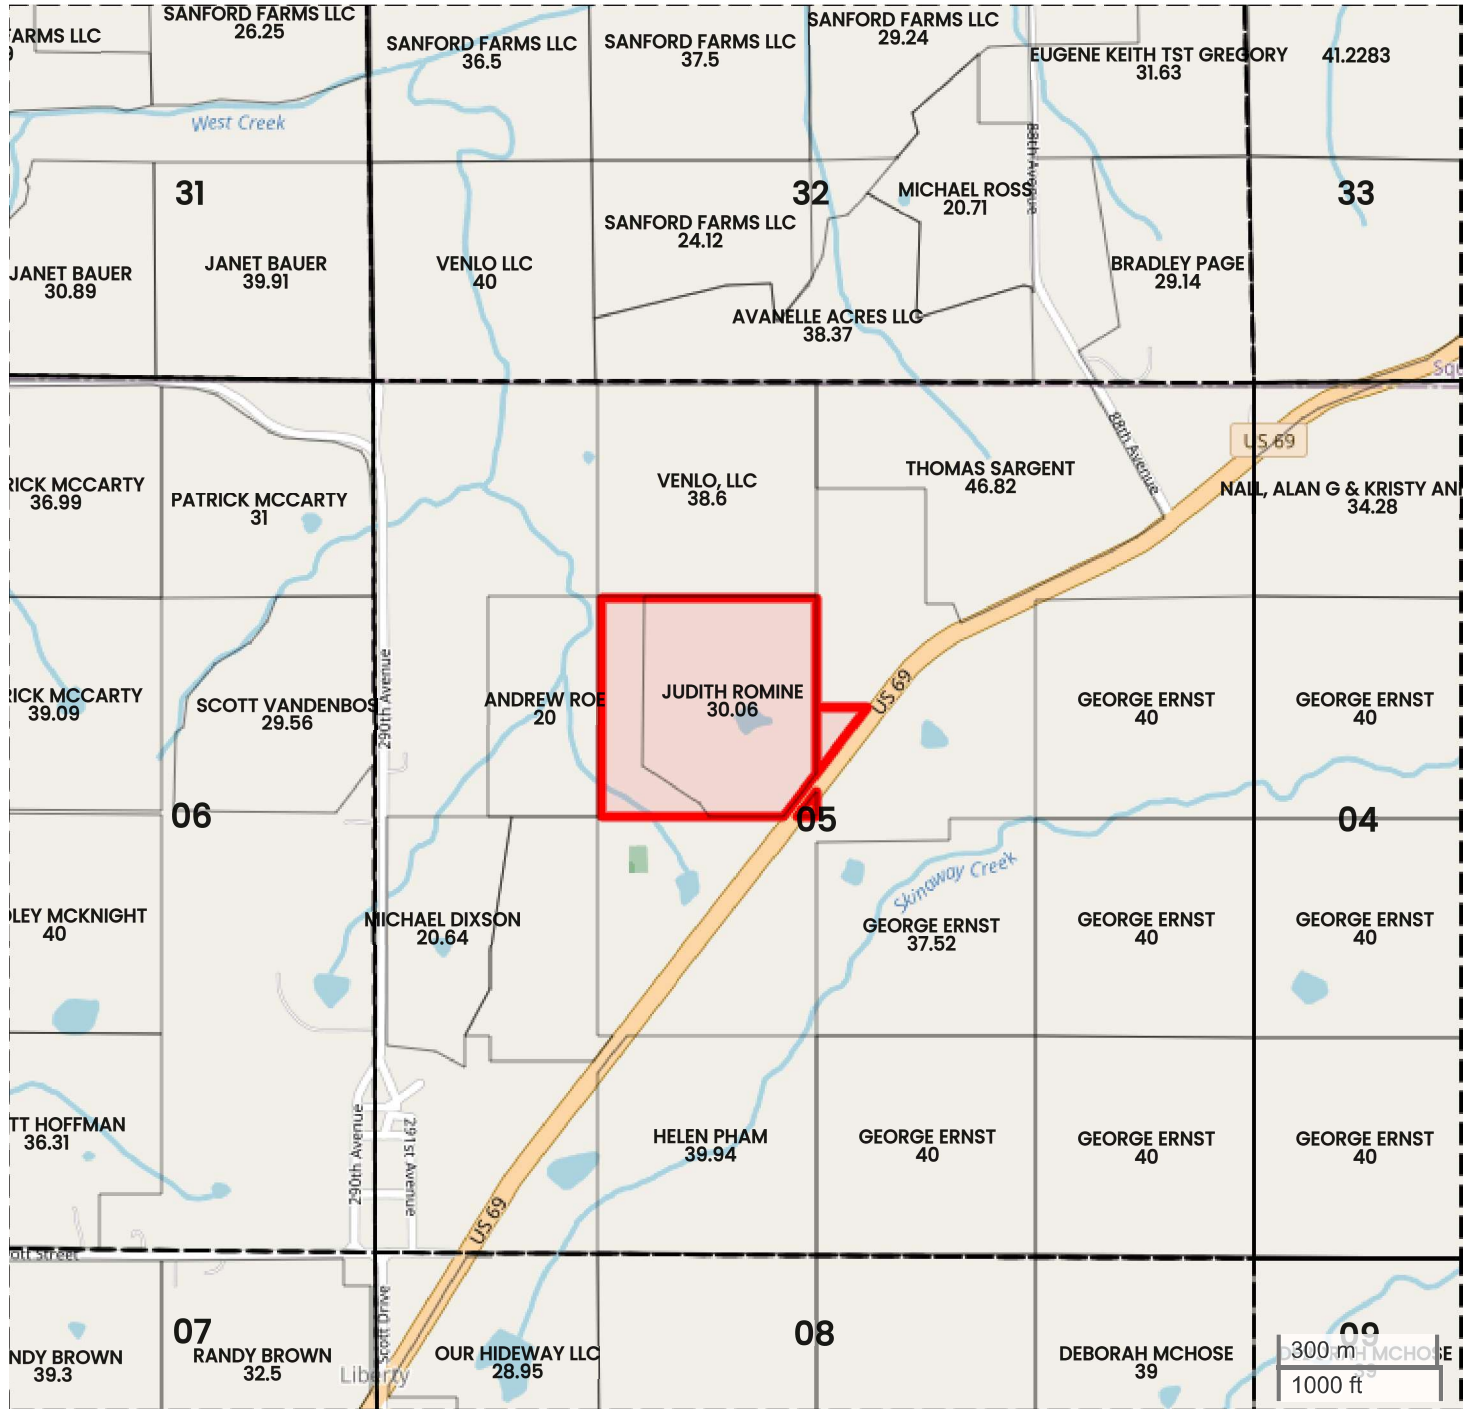

JUDITH R. ROMINE ESTATE (40.35 AC TOTAL, 19.46 AC TILLABLE)

PLAT MAP

Center: 41.156297, -93.646173

05-73N-24W

Liberty Township

Clarke County, IA

FarmWorth, LLC makes no warranties, express or implied, regarding the accuracy of any information provided through FarmWorth.com. User is solely responsible for independently verifying all information prior to use and waives any claims against FarmWorth, LLC arising from inaccuracies in such information.